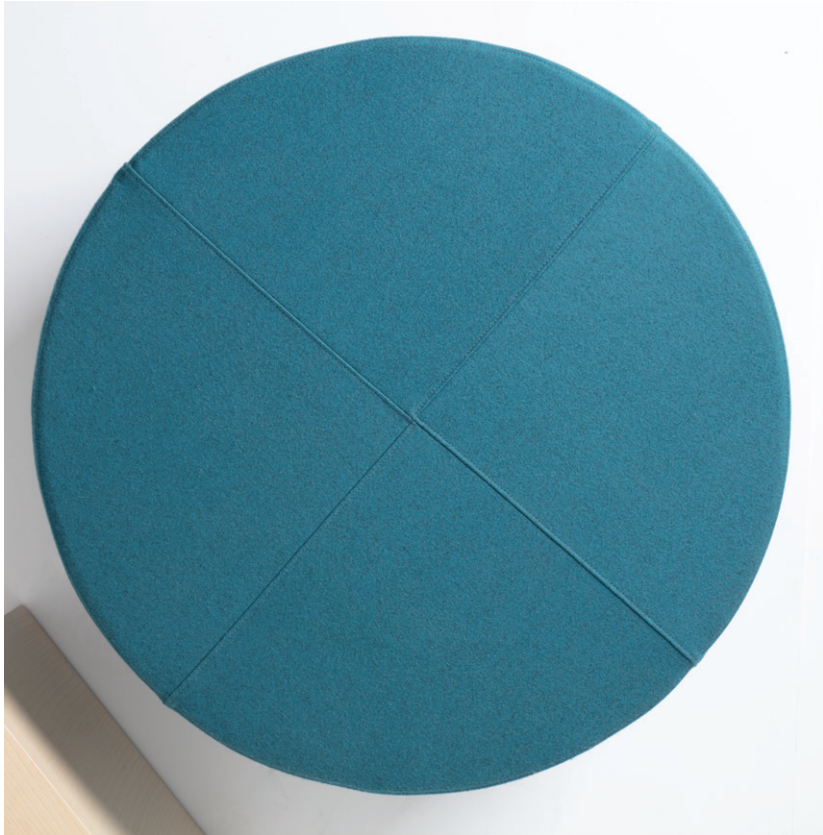

WEST COAST INDUSTRIES

SEATING

OTTOMAN

SEATING. From a meditation pod to seating for an expansive space, let the ideas flow. We empower clients with the unencumbered freedom to create.

Technical
Masters,
Rebellious
Thinkers,
Creative
Partners.

L-SHAPE TUFTED

SEATING

Single

Double

U-Shape

3/4 Circle

Straight

L-Shape

Custom Curve

Rotunda

Ellipse

Zig

Bench

Ottoman

w	c
---	---