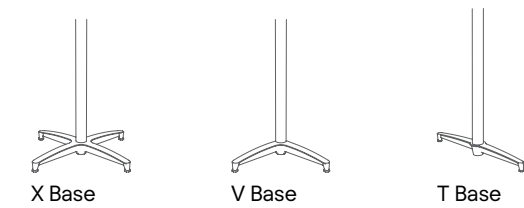

Options

Base Finishes		
Standard Powder Coat	use finish code	n/c
Satin Aluminum	MSA	$160
Custom Powder Coat (set-up charge)	CPC	$381
Base Options		
Counter Height	CH	⓪
Bar Height	BH	⓪
Alternate Height Base (per column)	AH	$69
Top Options		
Custom Size	CS	⓪
Custom Shape	CSH	⓪
Custom Radius Corner	CRC	⓪
3" Radius Corner (per corner) (Corian®)	CRL3	$36
Standard Powder Coat	use finish code	n/c

How to Order

Table Model Number						Options
MAX Base Series	36 Top Size	RD Top Shape	OD Outdoor	3FRB Top Material	FPW Top Finish	MSA Base Finish
A MAX36RDOD3FRBFPWMSA is an outdoor Mark IV series 36" round table with an satin aluminum X-base and a 3form® outdoor top with a reverse bevel edge profile.						The code: AH specifies alternate height base
						The code: 3FRB specifies a 3form® Chroma® top in Pewter.
						The code: AH specifies alternate height base