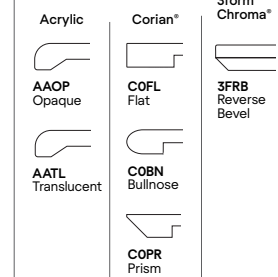

Metal

Complete Table List Pricing

	Top Size	Base Qty.	Base Style	Model #	\$	
Round	30	1	X	MAX30RDOD	1,168	-
	36	1	X	MAX36RDOD	1,401	-
	42	1	X	MAX42RDOD	1,525	-
	48	1	X	MAX48RDOD	1,766	-
	54	1	X	MAX54RDOD	-	-
	60	1	X	MAX60RDOD	-	-
Square	24 24	1	X	MAX2424SQOD	-	-
	30 30	1	X	MAX3030SQOD	1,166	-
	36 36	1	X	MAX3636SQOD	1,380	-
	42 42	1	X	MAX4242SQOD	1,647	-
	48 48	1	X	MAX4848SQOD	-	-
Rectangle	24 30	1	X	MAX2430REOD	1,085	-
	30 36	1	X	MAX3036REOD	-	-
	30 42	2	T	MAT3042REOD	-	-
	30 48	2	T	MAT3048REOD	1,624	-
	30 60	2	V	MAV3060REOD	-	-

Solid Surface

\$		
1,900	1,595	3,367
2,544	2,111	4,625
3,274	2,551	6,044
4,361	3,175	7,780
5,600	3,719	-
6,965	4,338	-
1,386	1,194	2,278
1,904	1,476	3,306
2,551	1,979	4,555
3,409	2,518	6,085
4,373	3,002	7,696
1,625	1,324	2,804
2,317	1,760	3,968
2,763	2,088	4,682
3,043	2,259	5,201
3,775	2,718	6,383

Options

Base Finishes		
Standard Powder Coat	use finish code	n/c
Satin Aluminum	MSA	\$160
Custom Powder Coat (set-up charge)	CPC	\$381
Base Options		
Counter Height	CH	⓪
Bar Height	BH	⓪
Alternate Height Base (per column)	AH	\$69
Top Options		
Custom Size	CS	⓪
Custom Shape	CSH	⓪
Custom Radius Corner	CRC	⓪
3" Radius Corner (per corner) (Corian®)	CRL3	\$36
Standard Powder Coat	use finish code	n/c

How to Order

Table Model Number						Options
MAX Base Series	36 Top Size	RD Top Shape	OD Outdoor	3FRB Top Material	FPW Top Finish	MSA Base Finish
A MAX36RDOD3FRBFPWMSA is an outdoor Mark IV series 36" round table with an satin aluminum X-base and a 3form® outdoor top with a reverse bevel edge profile.						The code: AH specifies alternate height base
						The code: 3FRB specifies a 3form® Chroma® top in Pewter.
						The code: AH specifies alternate height base