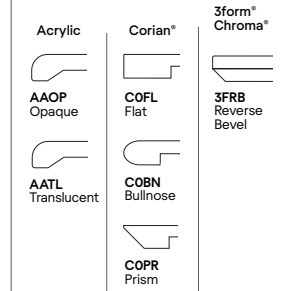

Metal

Solid Surface

Complete Table List Pricing

	Top Size	Base Height	Base Qty.	Model #	\$	
Round 	28	28.75	1	BI28RDOD	637	918
	36	28.75	1	BI36RDOD	796	1,160
	42	28.75	1	BI42RDOD	1,143	1,552
	48	28.75	1	BI48RDOD	1,533	1,989
Square 	30 30	28.75	1	BI3030SQOD	797	1,033
	36 36	28.75	1	BI3636SQOD	1,074	1,282
Rectangle 	24 30	28.75	1	BI2430REOD	744	1,029
	30 48	28.75	1	BI3048REOD	1,005	1,294
ADA Rectangle 	23 39	28.75	2	BI2339REOD	1,052	-

Options

Base / Top Finish	use finish code	n/c
Powder Coat		
Top Options	use finish code	n/c
Standard Powder Coat		
2" Umbrella Hole	UMB	\$53

(umbrella hole not available on ADA rectangle table)

\$		
-	-	-
-	-	-
-	-	-
-	-	-
-	-	-
-	-	-
-	-	-
-	-	-
-	-	-
-	-	-

How to Order

Table Model Number

BI	28	RD	OD	MES	MSL
Base Series	Top Size	Top Shape	Outdoor	Top Material	Top & Base Finish

A BI28RDODMESMSL is an outdoor Bistro series 28" round table with a solid metal .75" thick top with a metal eased edge profile.