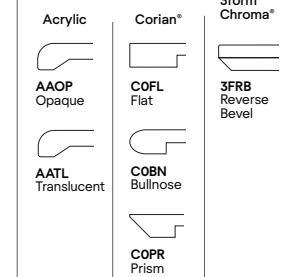

Metal

Solid Surface

Complete Table List Pricing

	Top Size	Base Qty.	Base Style	Model #	\$		
Round	24	1	17L	BA24RDOD	-	-	
	30	1	17M	BA30RDOD	961	-	
	36	1	20M	BA36RDOD	1,105	-	
	42	1	22L	BA42RDOD	1,223	-	
	48	1	22M	BA48RDOD	1,383	-	
	54	1	22M	BA54RDOD	-	-	
	60	1	28H	BA60RDOD	-	-	
Square	24	24	1	17L	BA2424SQOD	-	-
	30	30	1	17M	BA3030SQOD	959	-
	36	36	1	20M	BA3636SQOD	1,084	-
	42	42	1	22M	BA4242SQOD	1,264	-
	48	48	1	22M	BA4848SQOD	-	-
Rectangle	24	30	1	17M	BA2430REOD	878	-
	24	36	1	20M	BA2436REOD	-	-
	24	60	2	17L	BA2460REOD	-	-
	30	36	1	20M	BA3036REOD	-	-
	30	42	1	22L	BA3042REOD	-	-
	30	48	1	22M	BA3048REOD	1,193	-
	30	60	2	17M	BA3060REOD	-	-

\$		
1,138	1,043	1,840
1,693	1,388	3,160
2,248	1,815	4,329
2,972	2,249	5,742
3,978	2,792	7,397
5,261	3,380	-
6,789	4,162	-
1,140	948	2,032
1,697	1,269	3,099
2,255	1,683	4,259
3,026	2,135	5,702
4,034	2,663	7,357
1,418	1,117	2,597
1,774	1,281	3,040
-	1,974	4,906
2,021	1,464	3,672
2,288	1,613	4,207
2,612	1,828	4,770
3,411	2,354	6,019

Options

Base Finishes		
Standard Black Texture	MBT	n/c
Powder Coat	use finish code	\$116
Custom Powder Coat (set-up charge)	CPC	\$381
Base Options		
Counter Height	CH	⓪
Bar Height	BH	⓪
Alternate Height Base (per column)	AH	\$69
Super Level Glides (per base)	GSL	n/c
Custom Top Plate Size	CTPS	⓪
6" Column (powder coat)	COL6	⓪
Top Options		
Custom Size	CS	⓪
Custom Shape	CSH	⓪
Custom Radius Corner	CRC	⓪
3" Radius Corner (per corner)	CRL3	\$36
Standard Powder Coat	use finish code	n/c
2" Umbrella Hole	UMB	\$260

How to Order

Table Model Number							Options
BA Base Series	36 Top Size	RD Top Shape	OD Outdoor	MES Top Material	MSL Top Finish	MBM Base Finish	AH Alternate Height Base
A BA36RDODMESMSLMBM is an outdoor Basic Round series 36" round table with a black powder coat round base and a solid metal .75" thick top with a metal eased edge profile.						The code: MSL specifies a silver powder coat top.	The code: AH specifies alternate height base