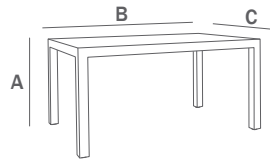

Parsons

Parsons

Application I Occasional

General Dimensions

Square

A height: 18" – 24"

B width: 18" – 24"

C depth: 18" – 24"

A height: 16" – 24"

B width: 30" – 36"

C depth: 30" – 36"

Rectangle

A height: 16" – 29"

B width: 30" – 60"

C depth: 18" – 20"

A height: 16" – 18"

B width: 36" – 48"

C depth: 24"

Surface Materials

laminate

wood

Warranty: 12 years, please see full warranty statement for details.

square and rectangle tables