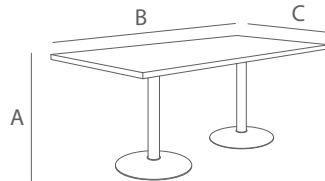

### General Dimensions

Round

A height: 29.25"

D diameter: 24" – 60"

Square

A height: 29.25"

B width: 24" – 48"

C depth: 24" – 48"

Rectangle

A height: 29.25"

B width: 30" – 72"

C depth: 24" – 36"